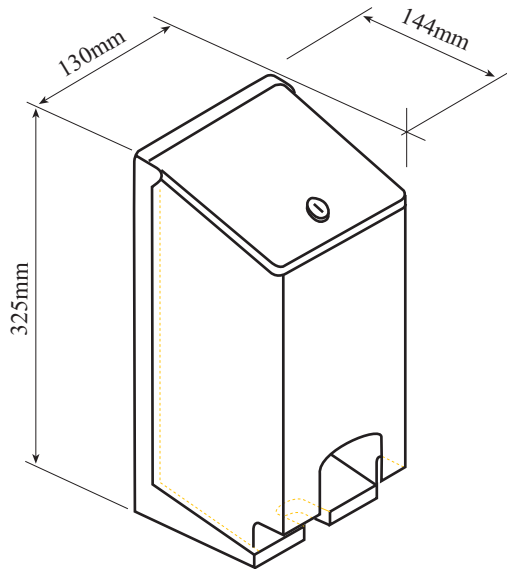

2 ROLL TOILET DISPENSER FOR CORED ROLLS

Enhance the performance
of your washroom area

Model 120

Durolla
dispensing hygiene innovation

Durolla

DUROLLA TOILET ROLL DISPENSER MODEL 120

Functional design and washroom enhancement

Is Widely Accepted

The dispenser has been proven in all washroom conditions from heavy industrial and commercial to government and domestic use.

SPECIFICATIONS		
Description	Unit Dimension	Units per 20ft container
Durolla 2 Roll Dispenser for Cored Rolls Model 120	W 130mm, 5.12" D 144mm, 5.66" H 325mm, 12.81"	4250