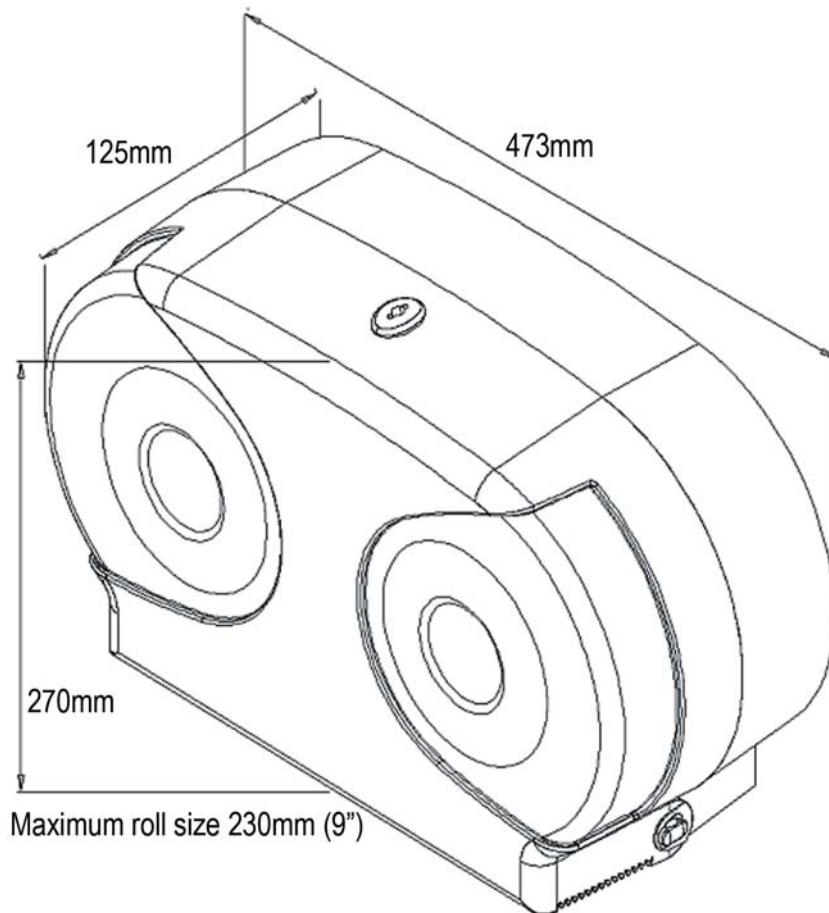

Duro//a

DOUBLE JUMBO TOILET ROLL DISPENSER

Model 850 DJ

**Enhance the performance
of your washroom area**

Duro//a
dispensing hygiene innovation

DUROLLA DOUBLE JUMBO TOILET ROLL DISPENSER - MODEL 850 DJ

Strong robust construction with stylish contemporary design and lockable cabinet.

Manufactured from high quality resins.

Holds roll size up to 230mm (9")

SPECIFICATIONS		
Description	Unit Dimension	Units per 20ft container
Double Jumbo toilet roll dispenser Model 850 DJ	W 473mm, 18.62" D 125mm, 4.87" H 270mm, 10.62"	1700