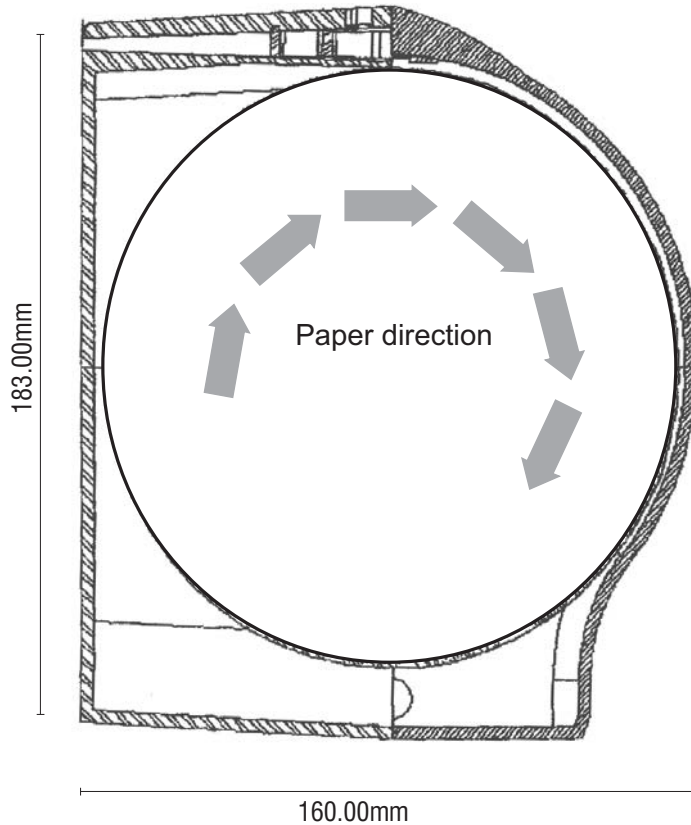

## MINI ROLL TOWEL DISPENSER

Model 900 MRT

**Enhance the performance  
of your washroom area**

**Durolla**  
dispensing hygiene innovation

# DUROLLA MINI ROLL TOWEL DISPENSER MODEL 900 MRT

Strong robust construction with stylish contemporary design and lockable cabinet. Manufactured from high quality resin.

Holds roll size up to 150mm (5.9") diameter x 200mm (7.87") wide.

SPECIFICATIONS			
Description	Unit Dimension		Units per 20ft container
Mini Roll Towel Dispenser <b>Model 900 MRT</b>	W	215mm, 8.50"	4000
	D	160mm, 6.30"	
	H	183mm, 7.20"	

 **DUROLLA PRODUCTS NZ LTD**  
Email: [dispensers@durolla.com](mailto:dispensers@durolla.com)  
<http://www.durolla.com>