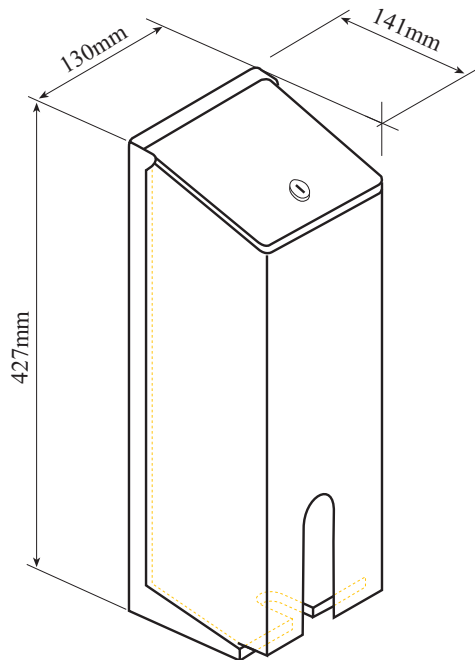

### Is Widely Accepted

The dispenser has been proven in all washroom conditions from heavy industrial and commercial to government and domestic use.

SPECIFICATIONS		
Description	Unit Dimension	Units per 20ft container
Durolla 3 Roll Dispenser for Solid Rolls <b>Model 330</b>	W 130mm, 5.12" D 141mm, 5.55" H 427mm, 16.81"	3200